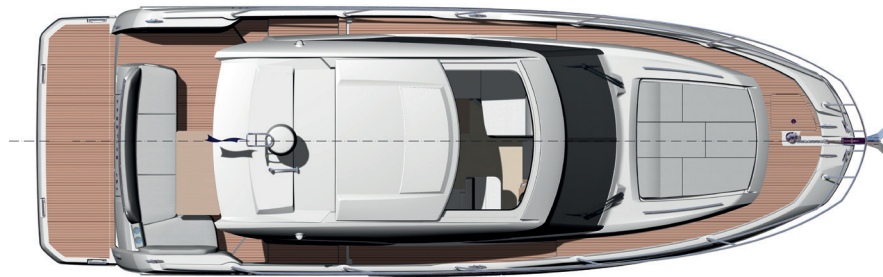

Model available with walk-in-closet or bathroom